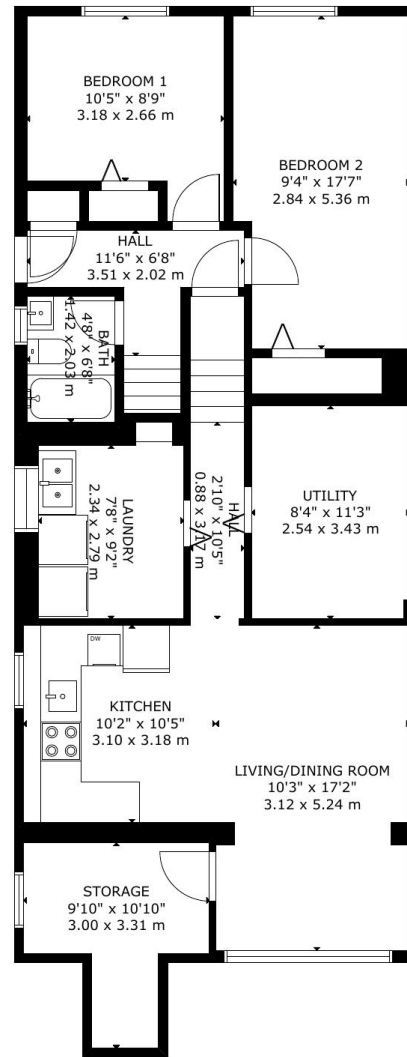

49 Howbert Drive

LOWER FLOOR

MAIN FLOOR

GROSS INTERNAL AREA
 TOTAL: 178 m²/1,919 sq ft
 LOWER FLOOR: 94 m²/1,014 sq ft, MAIN FLOOR: 84 m²/905 sq ft
 EXCLUDED AREAS: PORCH: 14 m²/146 sq ft
 SIZE AND DIMENSIONS ARE APPROXIMATE, ACTUAL MAY VARY