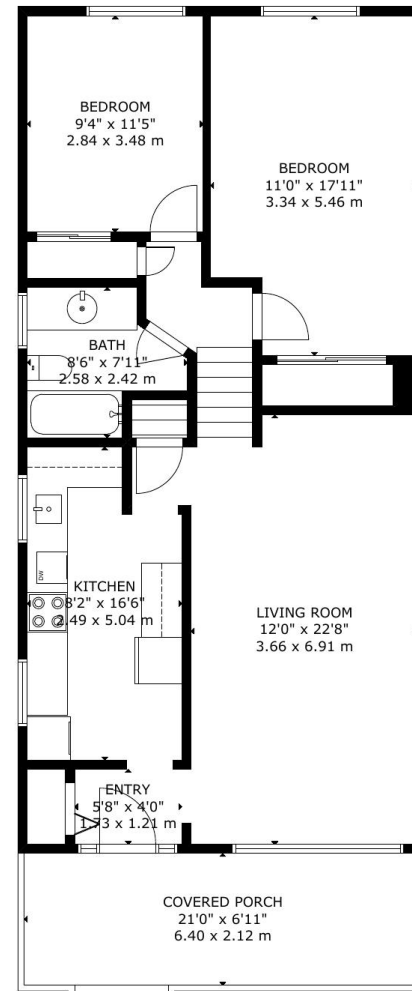

49 Howbert Drive

LOWER FLOOR

MAIN FLOOR

GROSS INTERNAL AREA
 TOTAL: 178 m²/1,919 sq ft
 LOWER FLOOR: 94 m²/1,014 sq ft, MAIN FLOOR: 84 m²/905 sq ft
 EXCLUDED AREAS: PORCH: 14 m²/146 sq ft
 SIZE AND DIMENSIONS ARE APPROXIMATE, ACTUAL MAY VARY