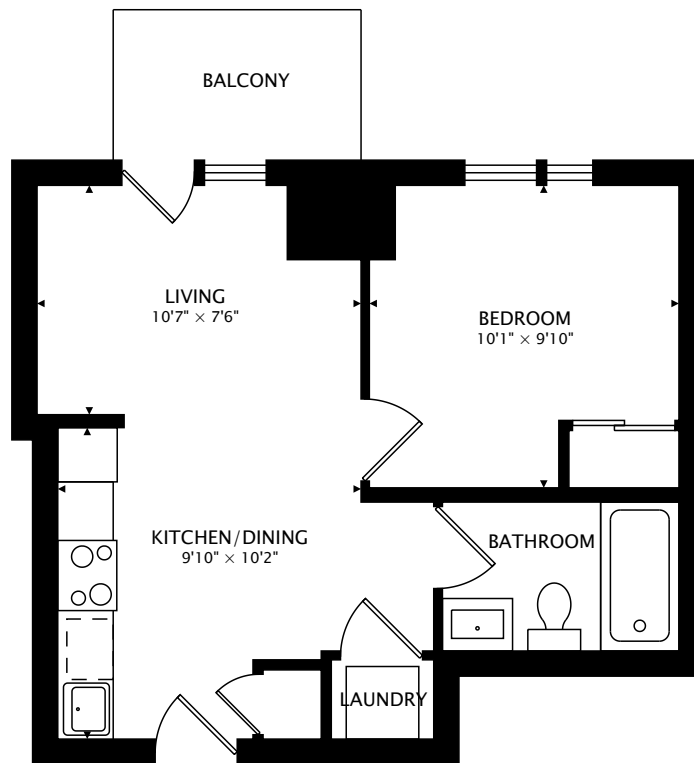

38 MONTE KWINTER CT #1102

TORONTO, ON

393 sq ft + 40 sq ft BALCONY

CAPTURED ON: 4 MAR 2025
DIMENSIONS, AREAS, LAYOUTS AND DETAILS ARE APPROXIMATE
AND SHOULD BE CONSIDERED ILLUSTRATIVE ONLY.