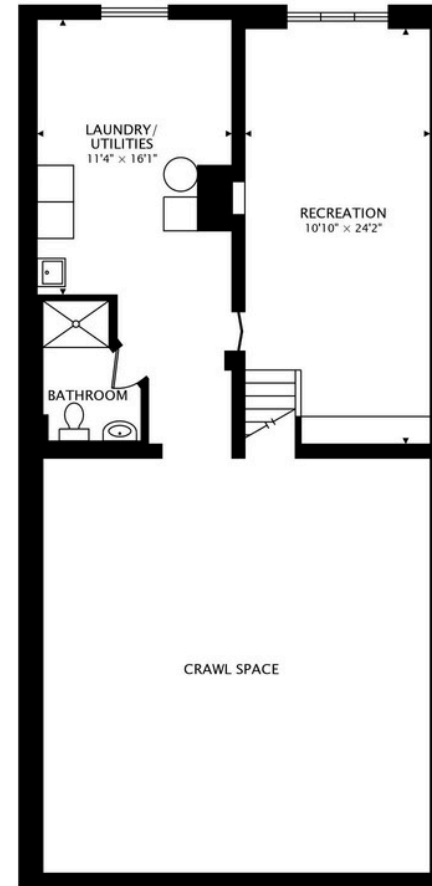

MAIN  
1257 sq ft

LOWER  
629 sq ft BELOW GRADE

**191 Avondale Blvd**