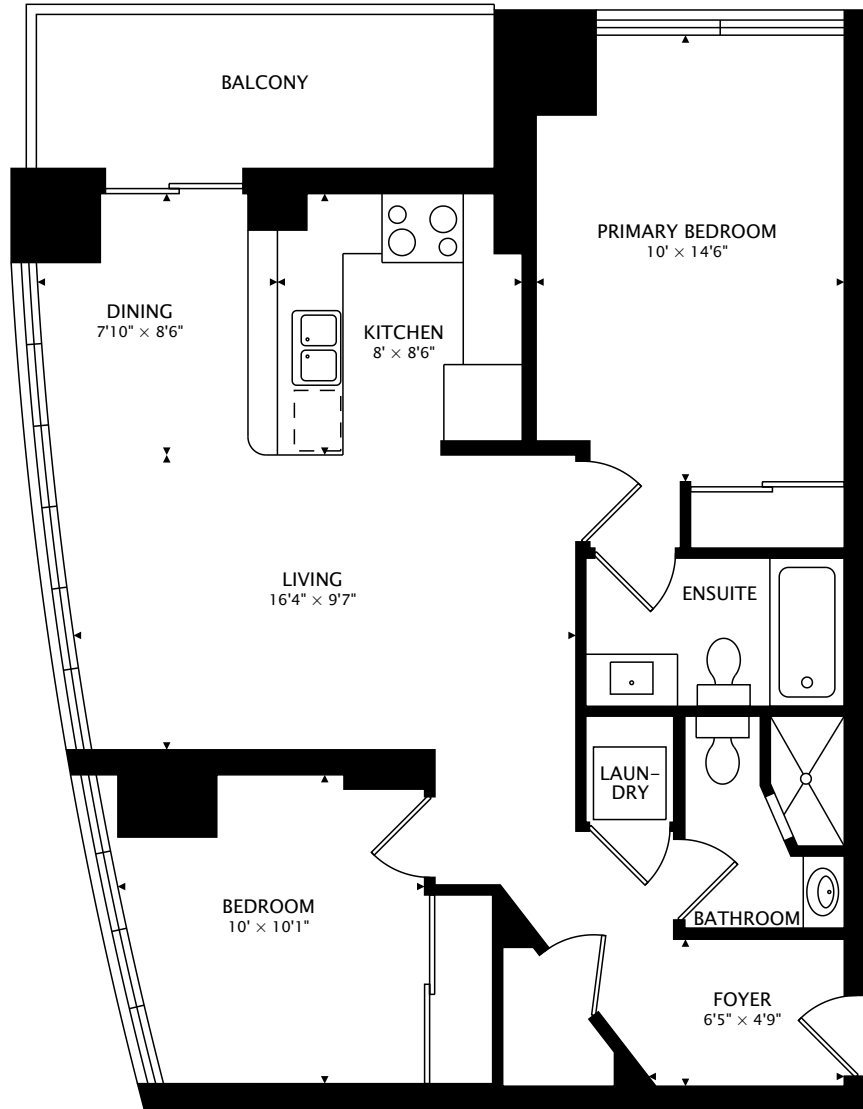

30 GRAND TRUNK CRES #2702

TORONTO, ON

864 sq ft + 75 sq ft BALCONY

CAPTURED ON: 5 NOV 2024

DIMENSIONS, AREAS, LAYOUTS AND DETAILS ARE APPROXIMATE AND SHOULD BE CONSIDERED ILLUSTRATIVE ONLY.