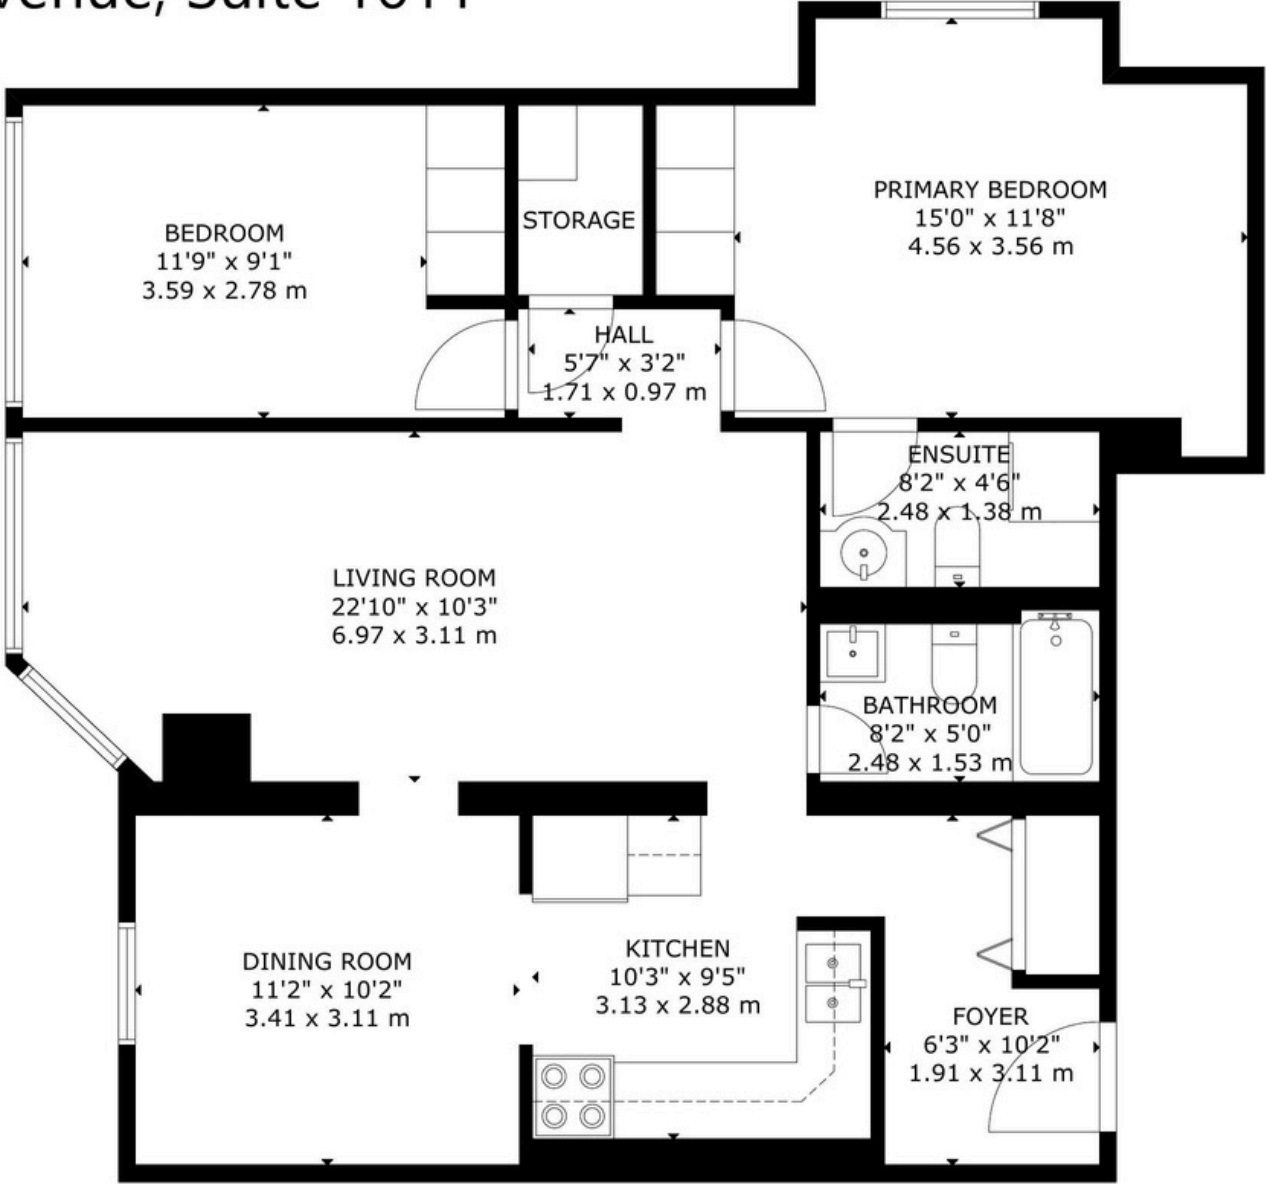

115 Hillcrest Avenue, Suite 1611

GROSS INTERNAL AREA
MAIN FLOOR: 91 m²/983 sq.ft
TOTAL: 91 m²/983 sq.ft

SIZE AND DIMENSIONS ARE APPROXIMATE, ACTUAL MAY VARY