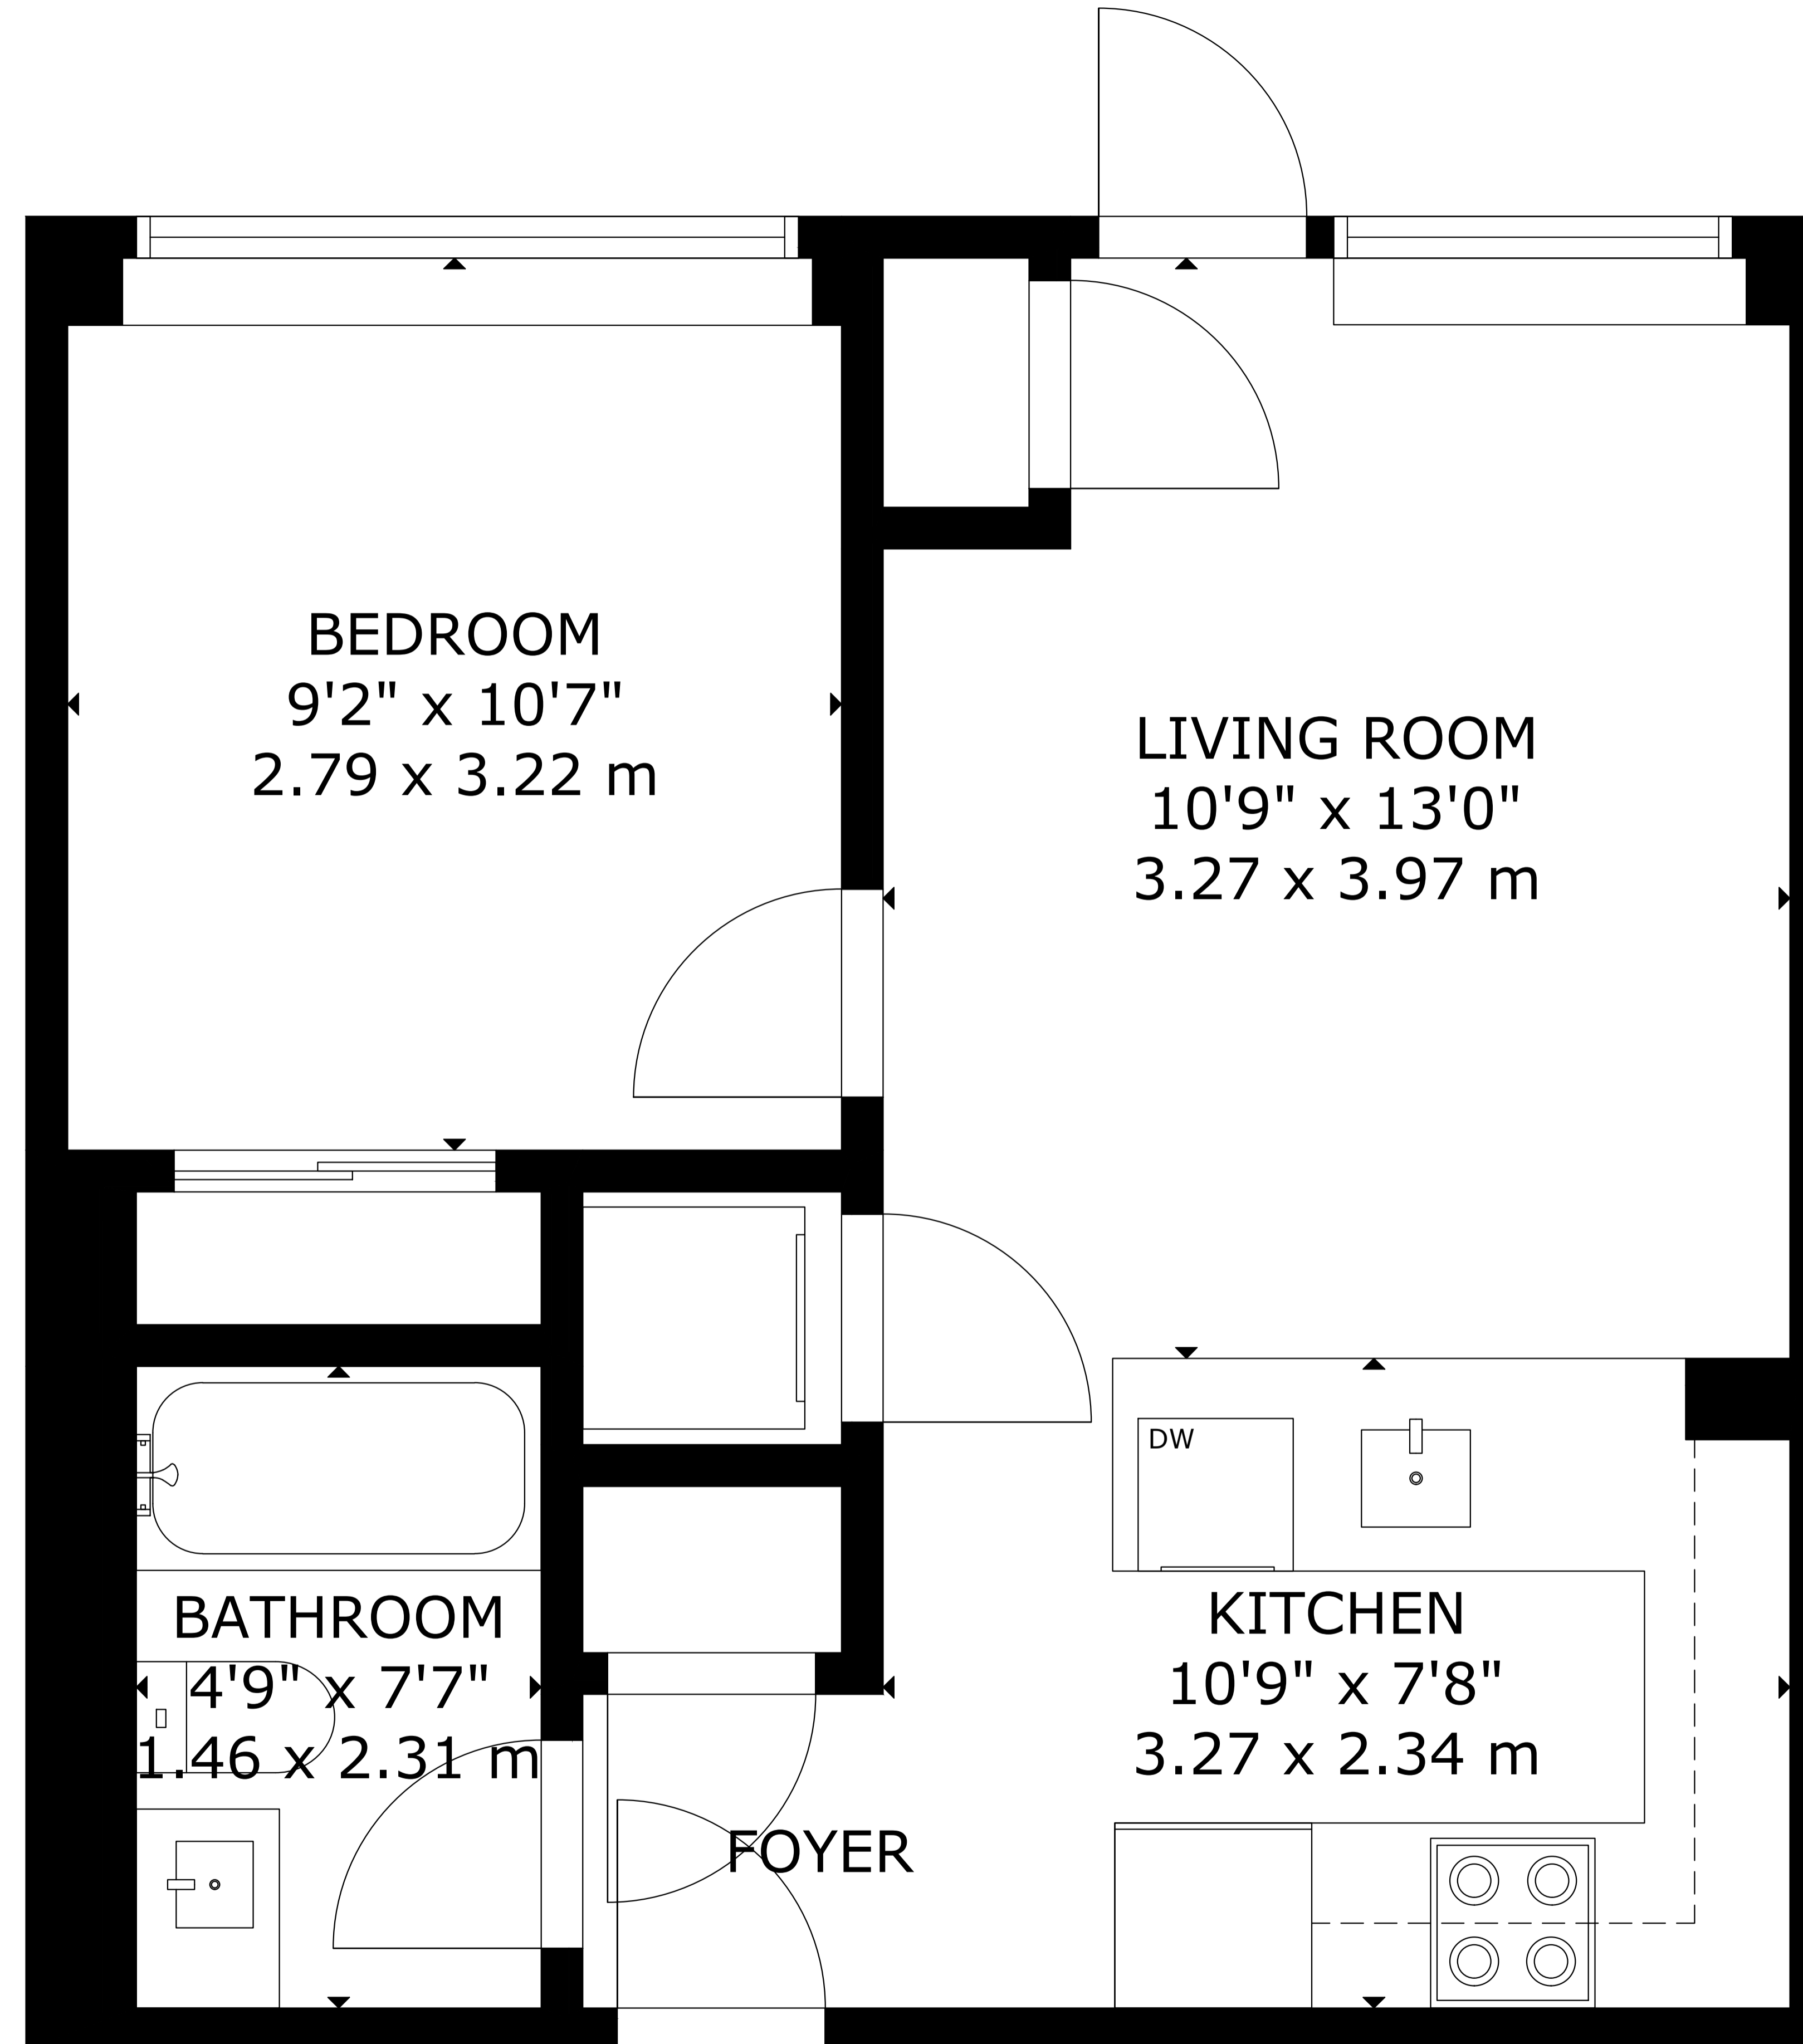

200 Sackville Street, Suite 104, Toronto Ontario M5A 0C4, CA

GROSS INTERNAL AREA
MAIN FLOOR: 38 m²/414 sq.ft
TOTAL: 38 m²/414 sq.ft

SIZE AND DIMENSIONS ARE APPROXIMATE, ACTUAL MAY VARY