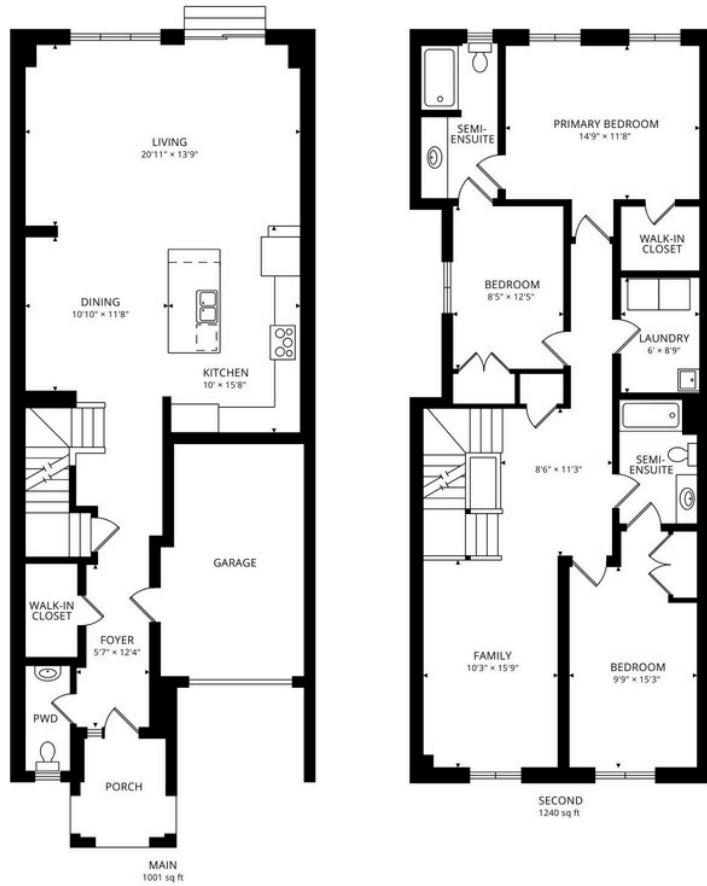

33 FATHER REDMOND WAY
ETOBICOKE, ON

PAGE 1 OF 2

3D TOUR: real.vision/33-father-redmond-way

REAL VISION
by Andrea Simone
Photography realvision |
andreasimone.com

TOTAL
3173 sq ft + 1004 sq ft BELOW GRADE
CAPTURED ON: 14 JUN 2024
DIMENSIONS, AREAS, LAYOUTS AND DETAILS ARE APPROXIMATE
AND SHOULD BE CONSIDERED ILLUSTRATIVE ONLY.

33 FATHER REDMOND WAY
ETOBICOKE, ON

PAGE 2 OF 2

3D TOUR: real.vision/33-father-redmond-way

REAL VISION
by Andrea Simone
Photography realvision |
andreasimone.com

TOTAL
3173 sq ft + 1004 sq ft BELOW GRADE
CAPTURED ON: 14 JUN 2024
DIMENSIONS, AREAS, LAYOUTS AND DETAILS ARE APPROXIMATE
AND SHOULD BE CONSIDERED ILLUSTRATIVE ONLY.