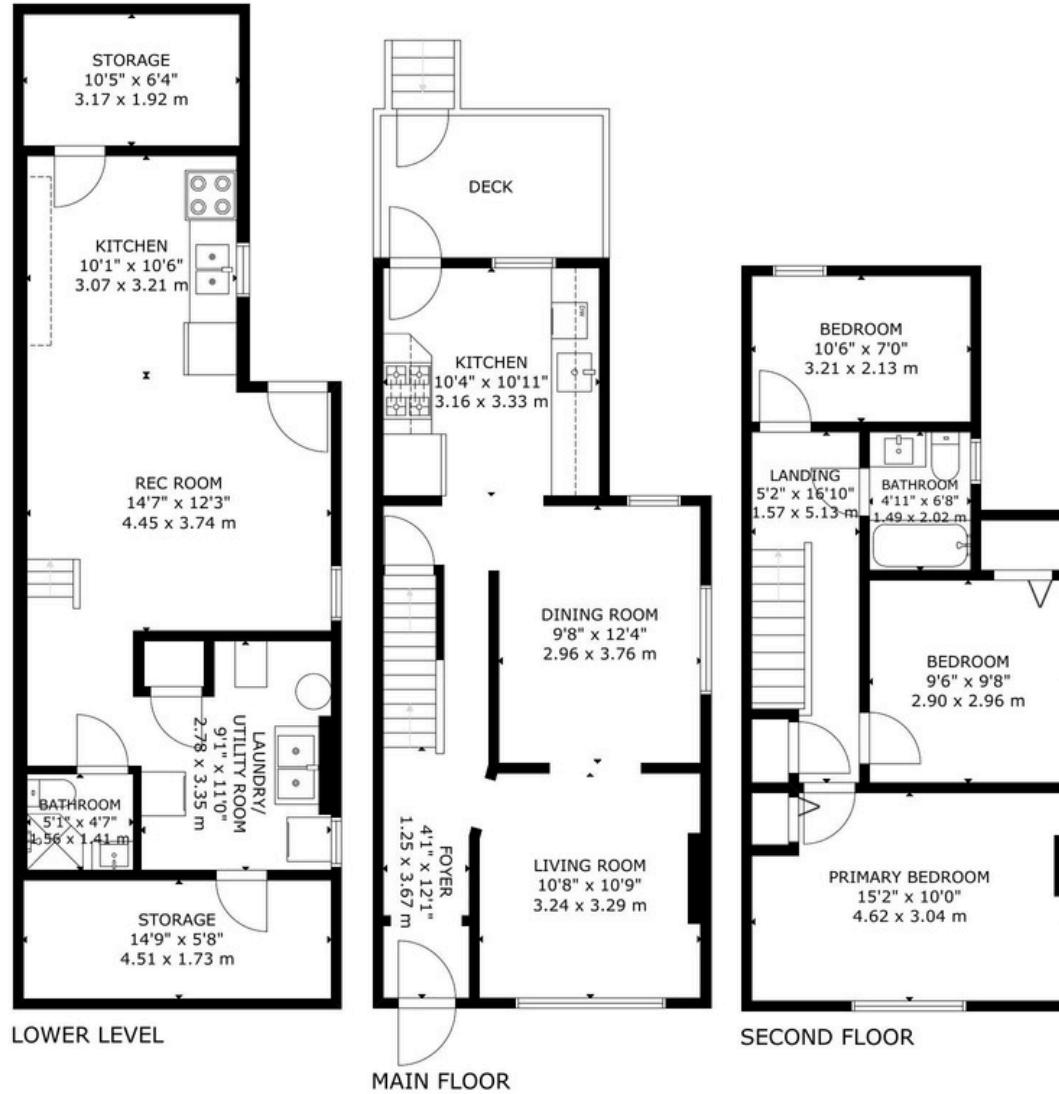

# 24 Amherst Avenue, Toronto Ontario M6E 1Z3, CA

GROSS INTERNAL AREA  
 MAIN FLOOR: 44 m<sup>2</sup>/479 sq ft  
 LOWER LEVEL: 57 m<sup>2</sup>/608 sq ft, SECOND FLOOR: 44 m<sup>2</sup>/473 sq ft  
 TOTAL: 145 m<sup>2</sup>/1,560 sq ft  
 SIZE AND DIMENSIONS ARE APPROXIMATE, ACTUAL MAY VARY