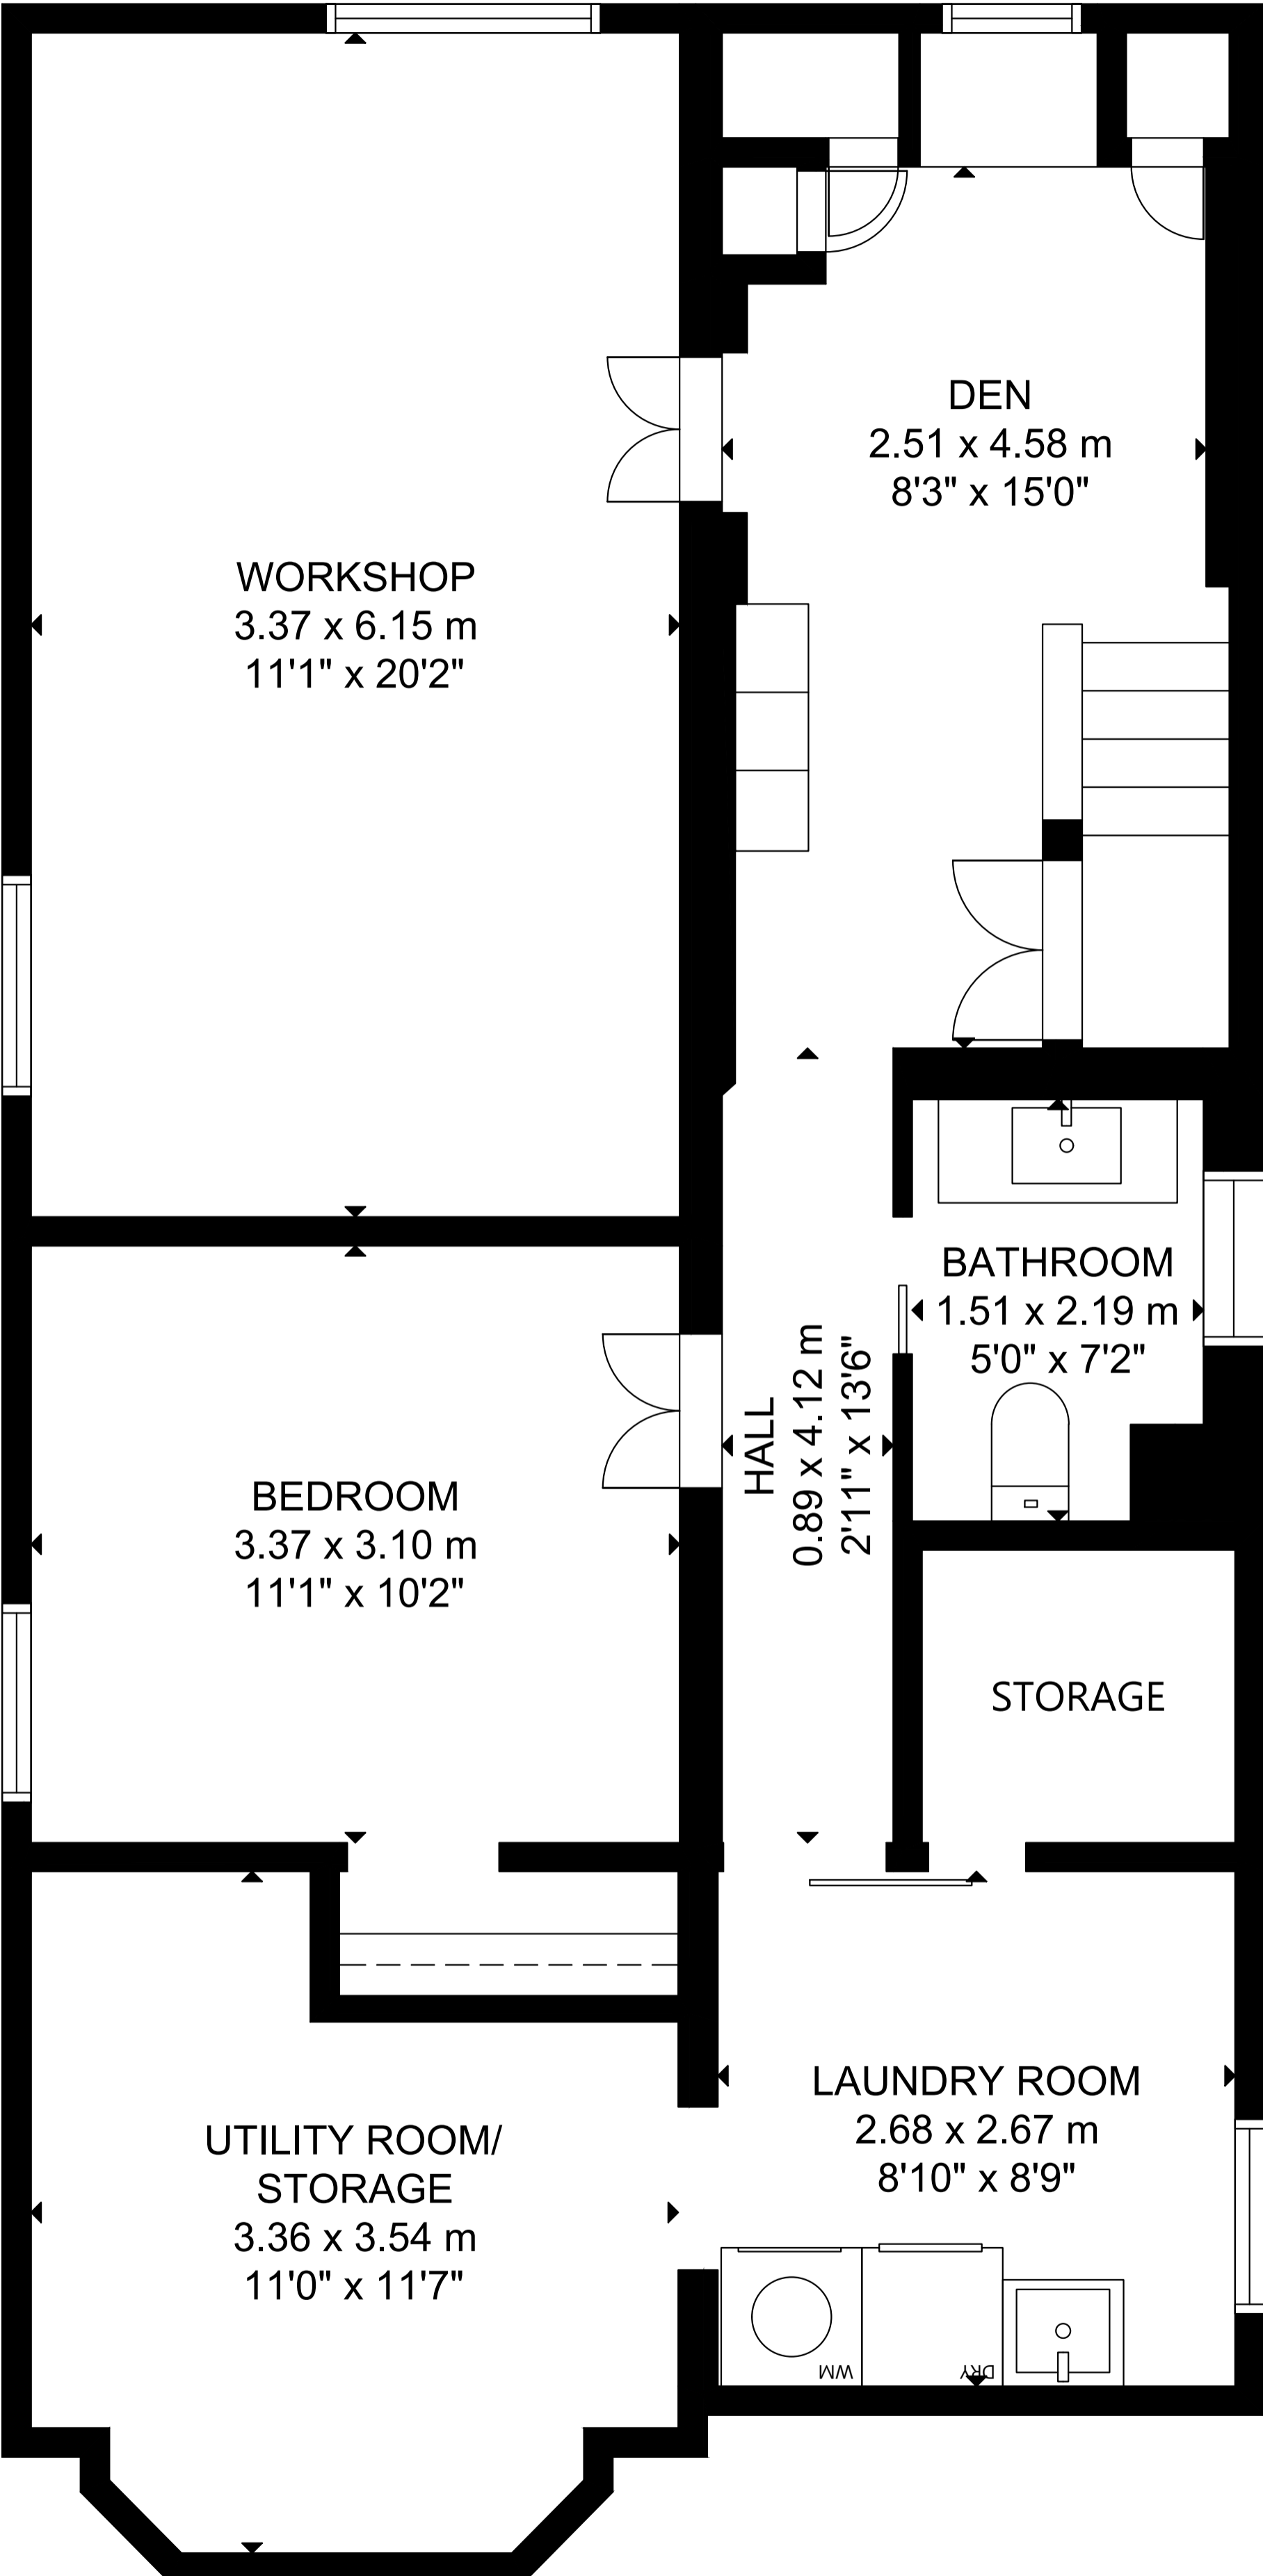

# 321 Mortimer Avenue

LOWER LEVEL

MAIN FLOOR

GROSS INTERNAL AREA  
 MAIN FLOOR: 79 m<sup>2</sup>/848 sq ft, LOWER LEVEL: 78 m<sup>2</sup>/840 sq ft  
 TOTAL: 157 m<sup>2</sup>/1,688 sq ft  
 SIZE AND DIMENSIONS ARE APPROXIMATE, ACTUAL MAY VARY.