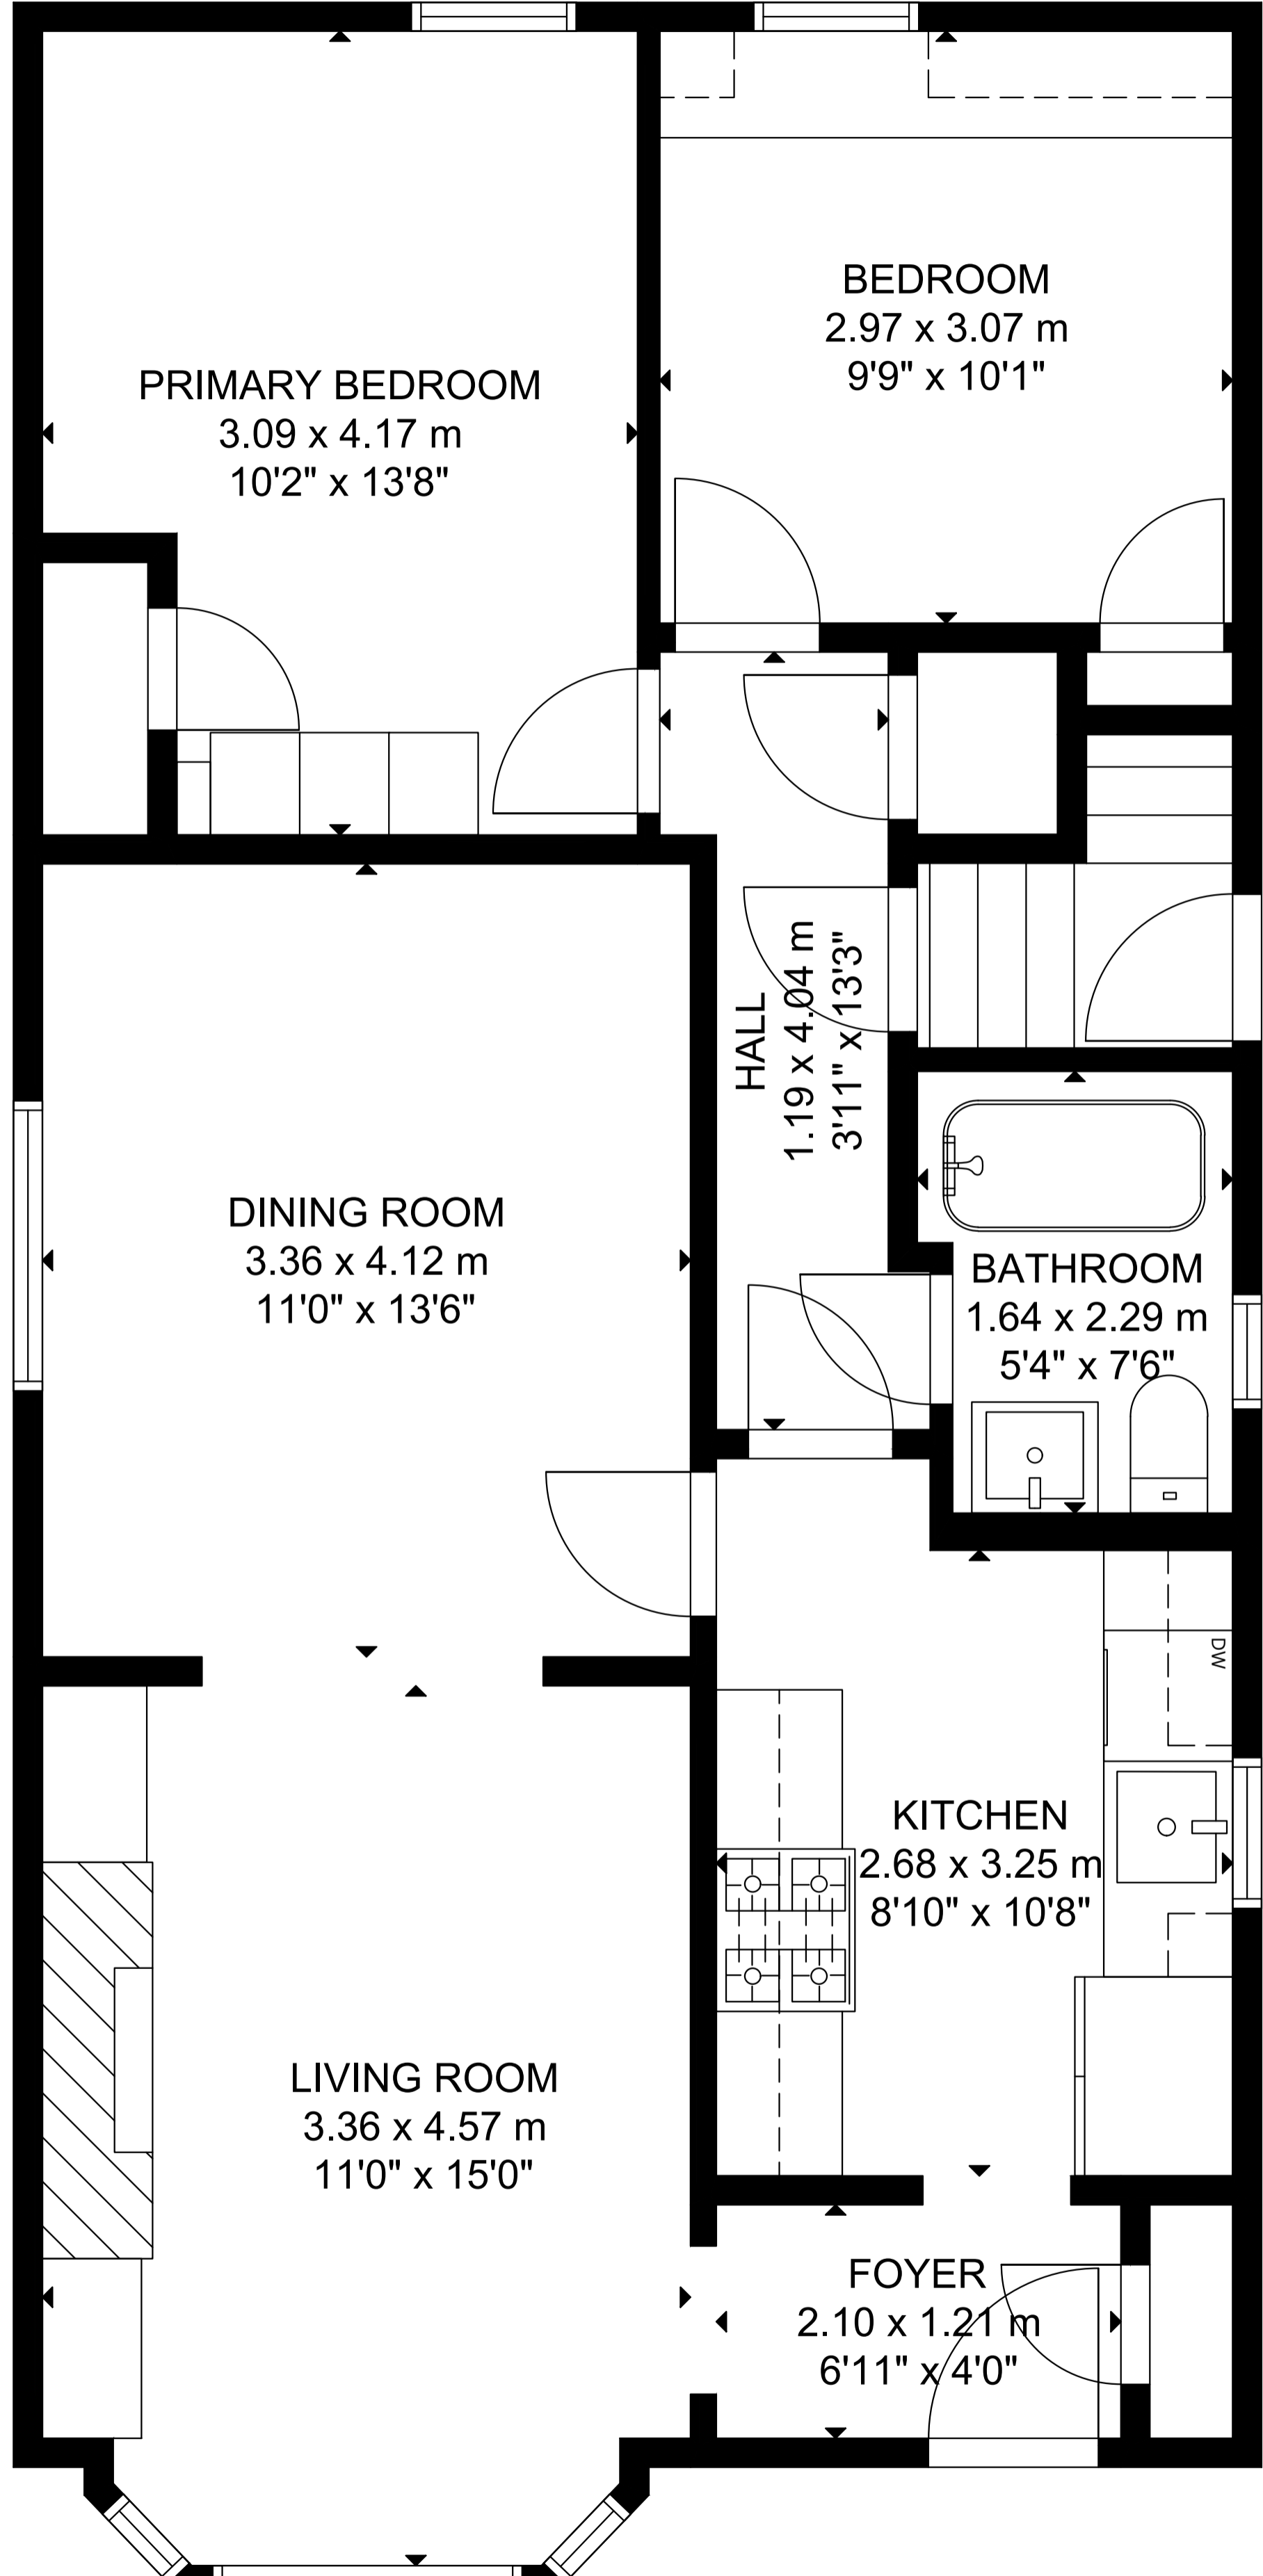

# 321 Mortimer Avenue

LOWER LEVEL

MAIN FLOOR

GROSS INTERNAL AREA  
 MAIN FLOOR: 79 m<sup>2</sup>/848 sq ft, LOWER LEVEL: 78 m<sup>2</sup>/840 sq ft  
 TOTAL: 157 m<sup>2</sup>/1,688 sq ft  
 SIZE AND DIMENSIONS ARE APPROXIMATE, ACTUAL MAY VARY.